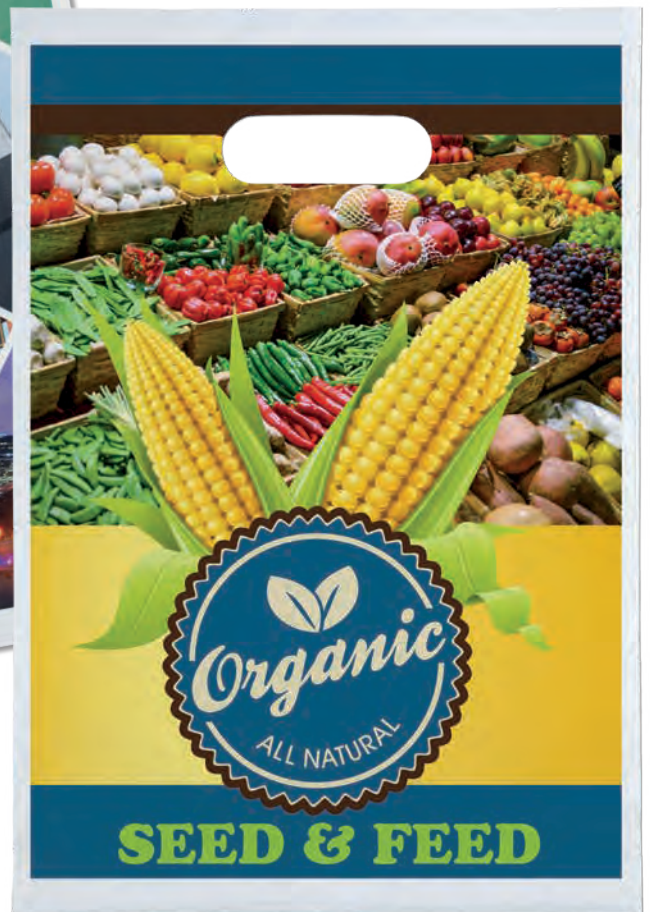

Shipping: 8 lbs. per box of 500

Imprint Area: Front/Back – 8½W x 12H

*8½" x 11" sheet of paper interferes with use of the die cut handles.

12W x 15H

2.0 mil. White.

Imprint	Item #	250	500	1000	3000
 DIGITAL FULL COLOR	FCB31215 1 Side	1.62	1.32	1.18	1.08 A
 DIGITAL FULL COLOR	FCB31215 2 Sides	1.76	1.46	1.32	1.22 A

** 2nd location of bag has product name and lot ID number (see inset on next page).

*** Orders with more than 3,000 impressions will require extra production time.

**FREE
SET-UP!**
Digital Full-Color
Designs

Digital Full-Color Oxo-Biodegradable

These 2.0 mil plastic bags feature a non-reinforced die cut handle and are available with digital full-color printing. The bags are reusable, non-toxic, and will bio-degrade under proper conditions when discarded responsibly. They should be stored in a closed carton and used within six months of purchase.